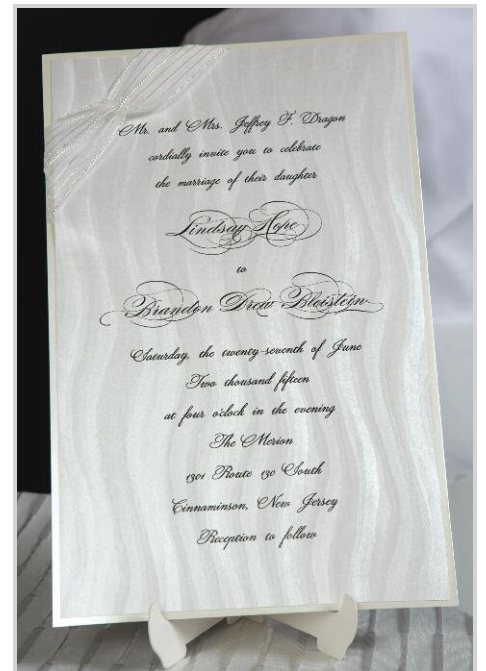

PHOTOGRAPHY
RICK AGUILAR STUDIOS
rickaguilar.com

STYLING
FRANK J. ANDONOPLAS, MWP
FRANK EVENT DESIGN
frankeventdesign.com

LOCATION
W HOTEL CHICAGO
wchicago.com

LINENS
BBJ TABLE FASHIONS
Bbjlinen.com

RENTALS
HALL'S RENTAL
hallsrental.com